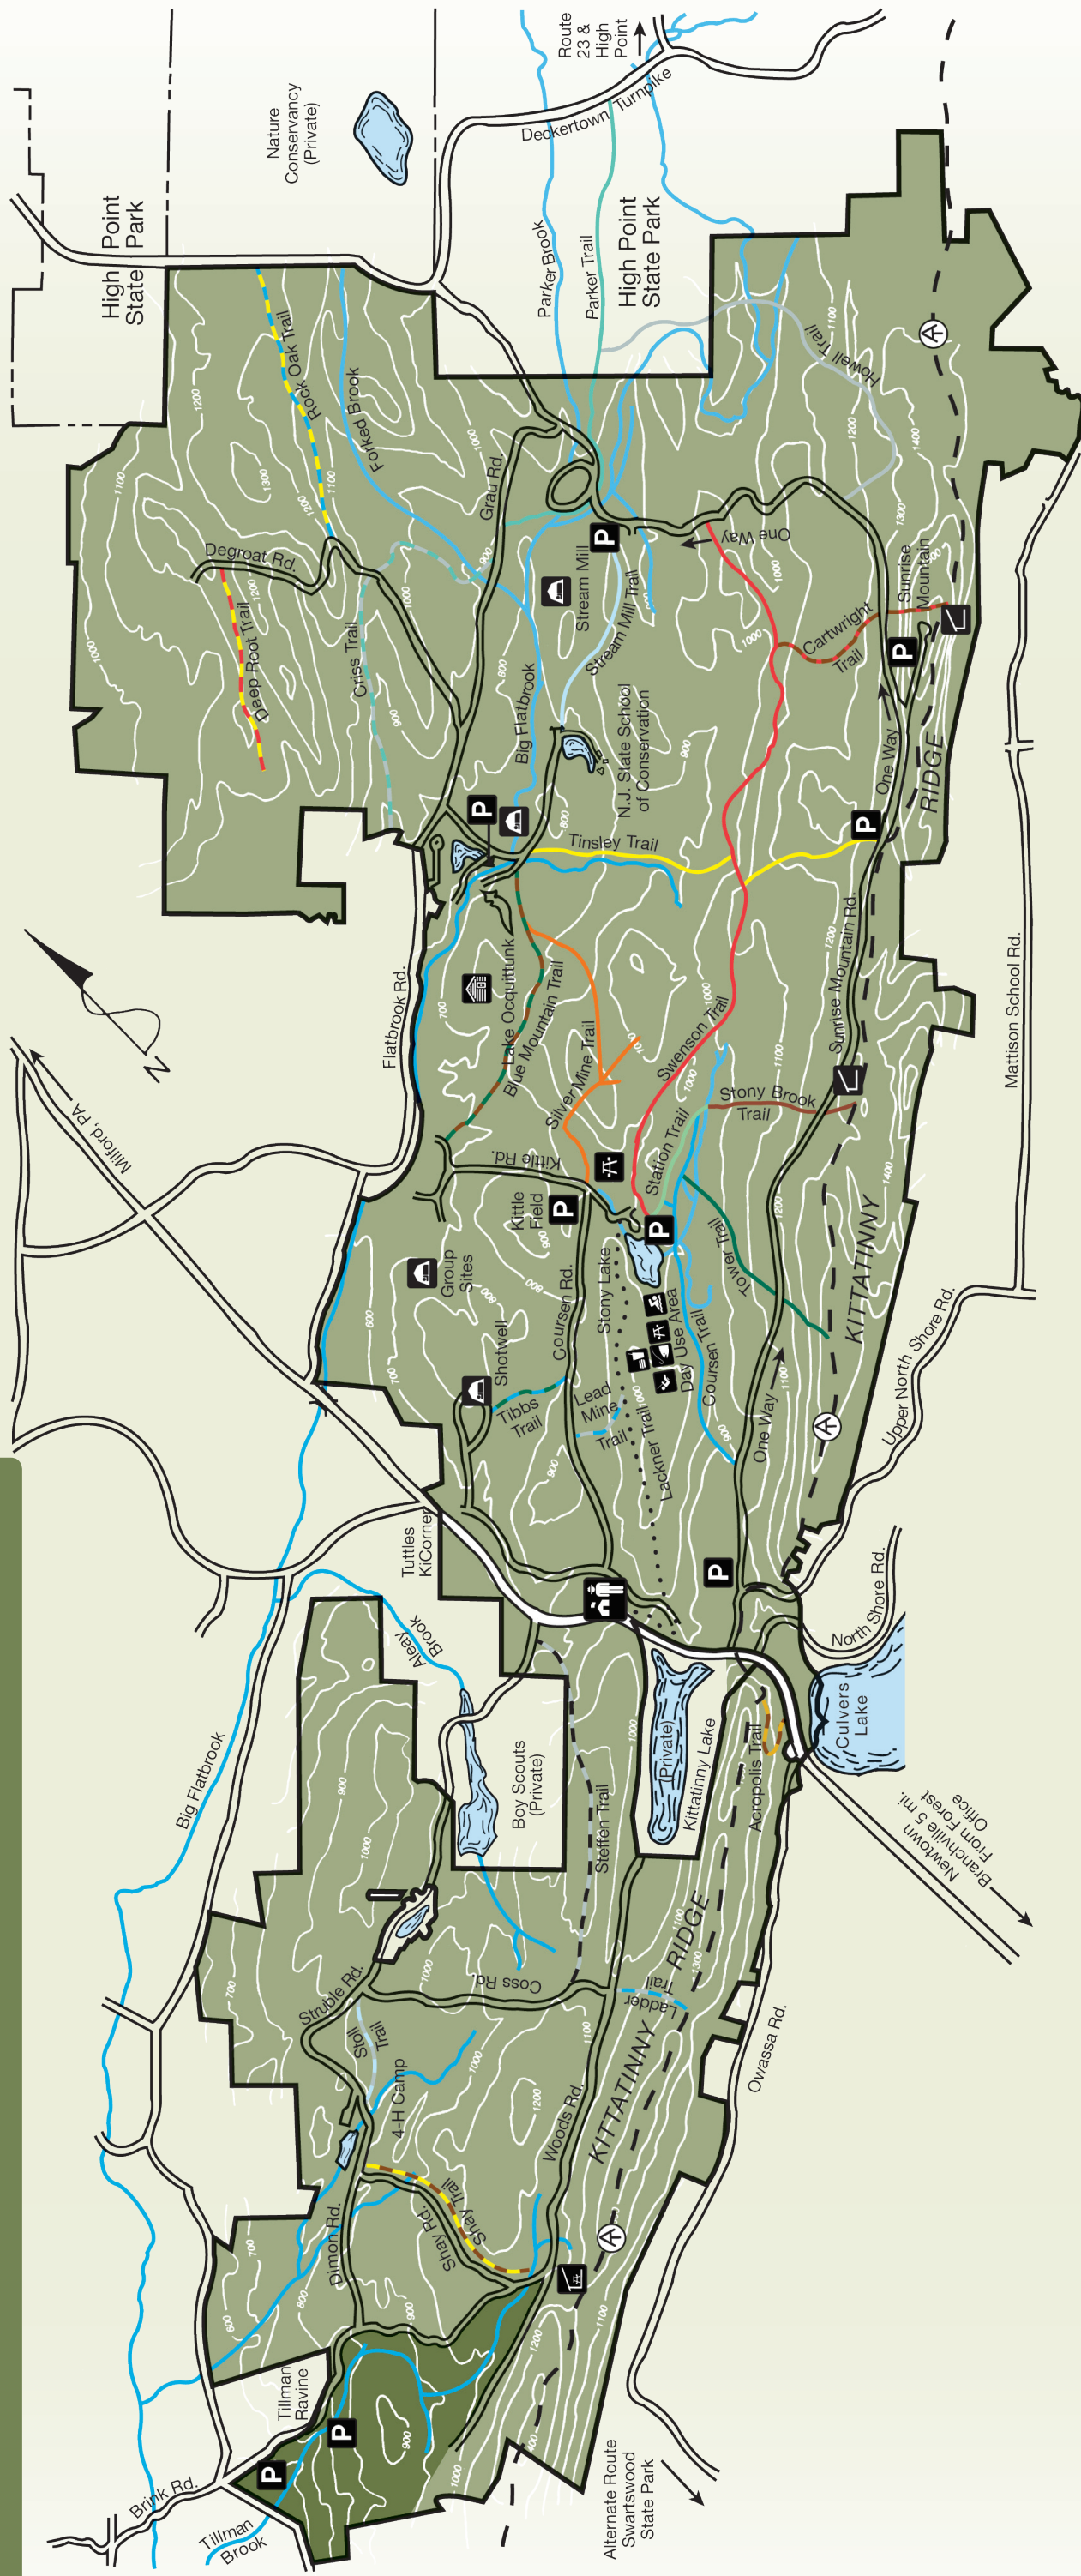

STOKES STATE FOREST

LEGEND

	Forest Office		Appalachian Trail		Picnicking		Cabin Area
	Parking		Swimming		Picnic Shelter		Fishing
	Natural Area		Playground		Camping Area		Appalachian Trail Shelter
	Contour		Food				

STOKES STATE FOREST TRAILS

Appalachian	9.3	M	Rock Oak	1.5	M
Acropolis	1.0	D	Shay	0.6	E
Blue Mountain	1.4	E	Silver Mine	1.0	M
Cartwright	0.9	D	Station	0.9	M
Coursen	1.3	E	Steam Mill	0.8	E
Criss	2.0	M	Steffen	1.8	E
Deep Root	1.0	E	Stoll	0.7	M
Howell	1.6	M	Stony Brook	0.7	D
Lackner	2.0	E	Swenson	3.8	M
Ladder	0.4	M	Tibbs	0.5	M
Lead Mine	1.0	E	Tinsley	2.8	D
Parker	2.4	M	Tower	1.0	D

E = Easy M = Moderate D = Difficult